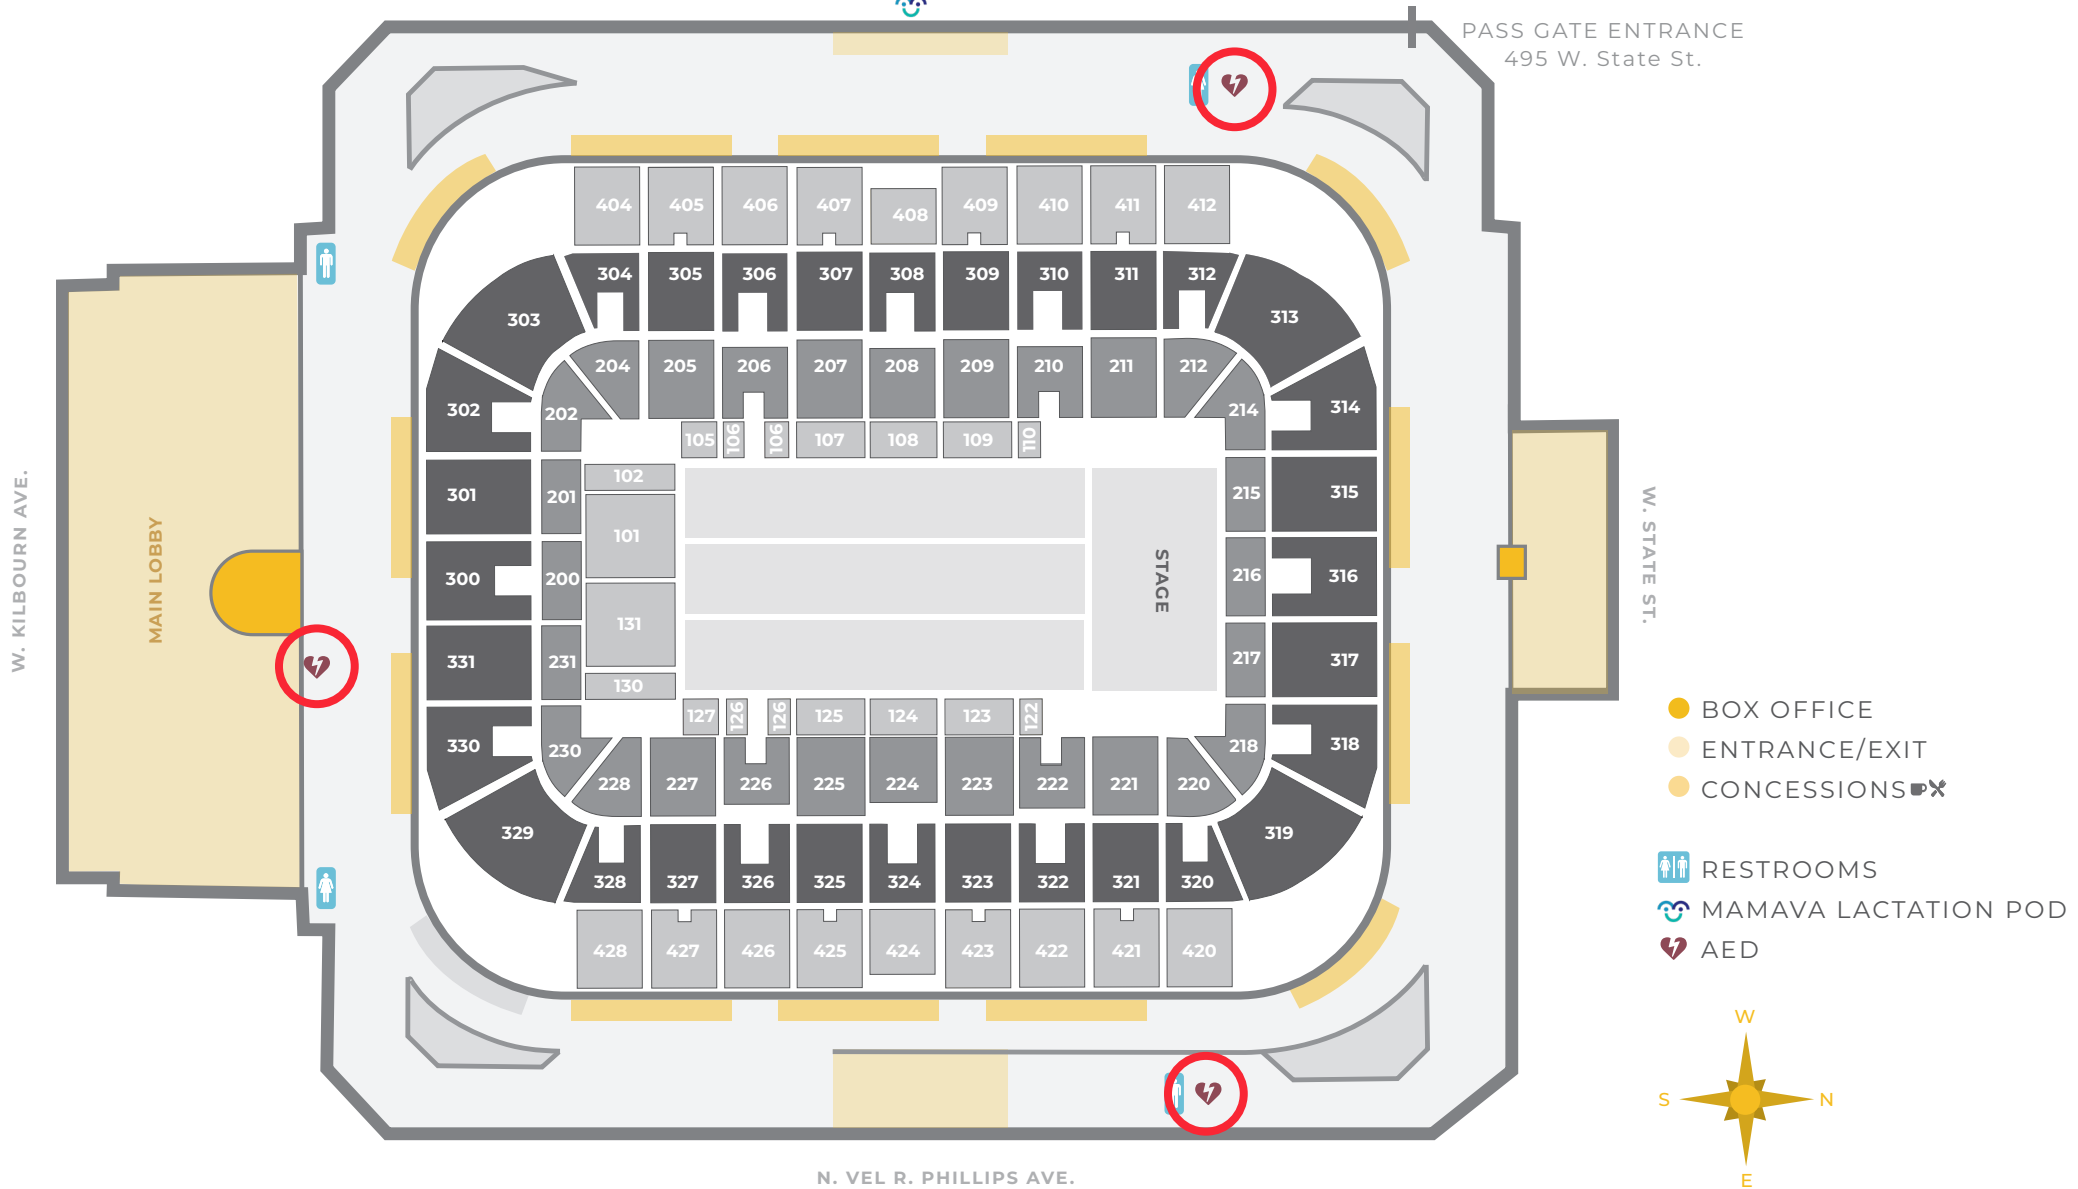

MAIN LEVEL

UW-MILWAUKEE PANTHER ARENA

▲ MILLER HIGH LIFE THEATRE

PASS GATE ENTRANCE
495 W. State St.

- BOX OFFICE
- ENTRANCE/EXIT
- CONCESSIONS ☕✂
- ♿ RESTROOMS
- 👶 MAMAVA LACTATION POD
- ❤️ AED