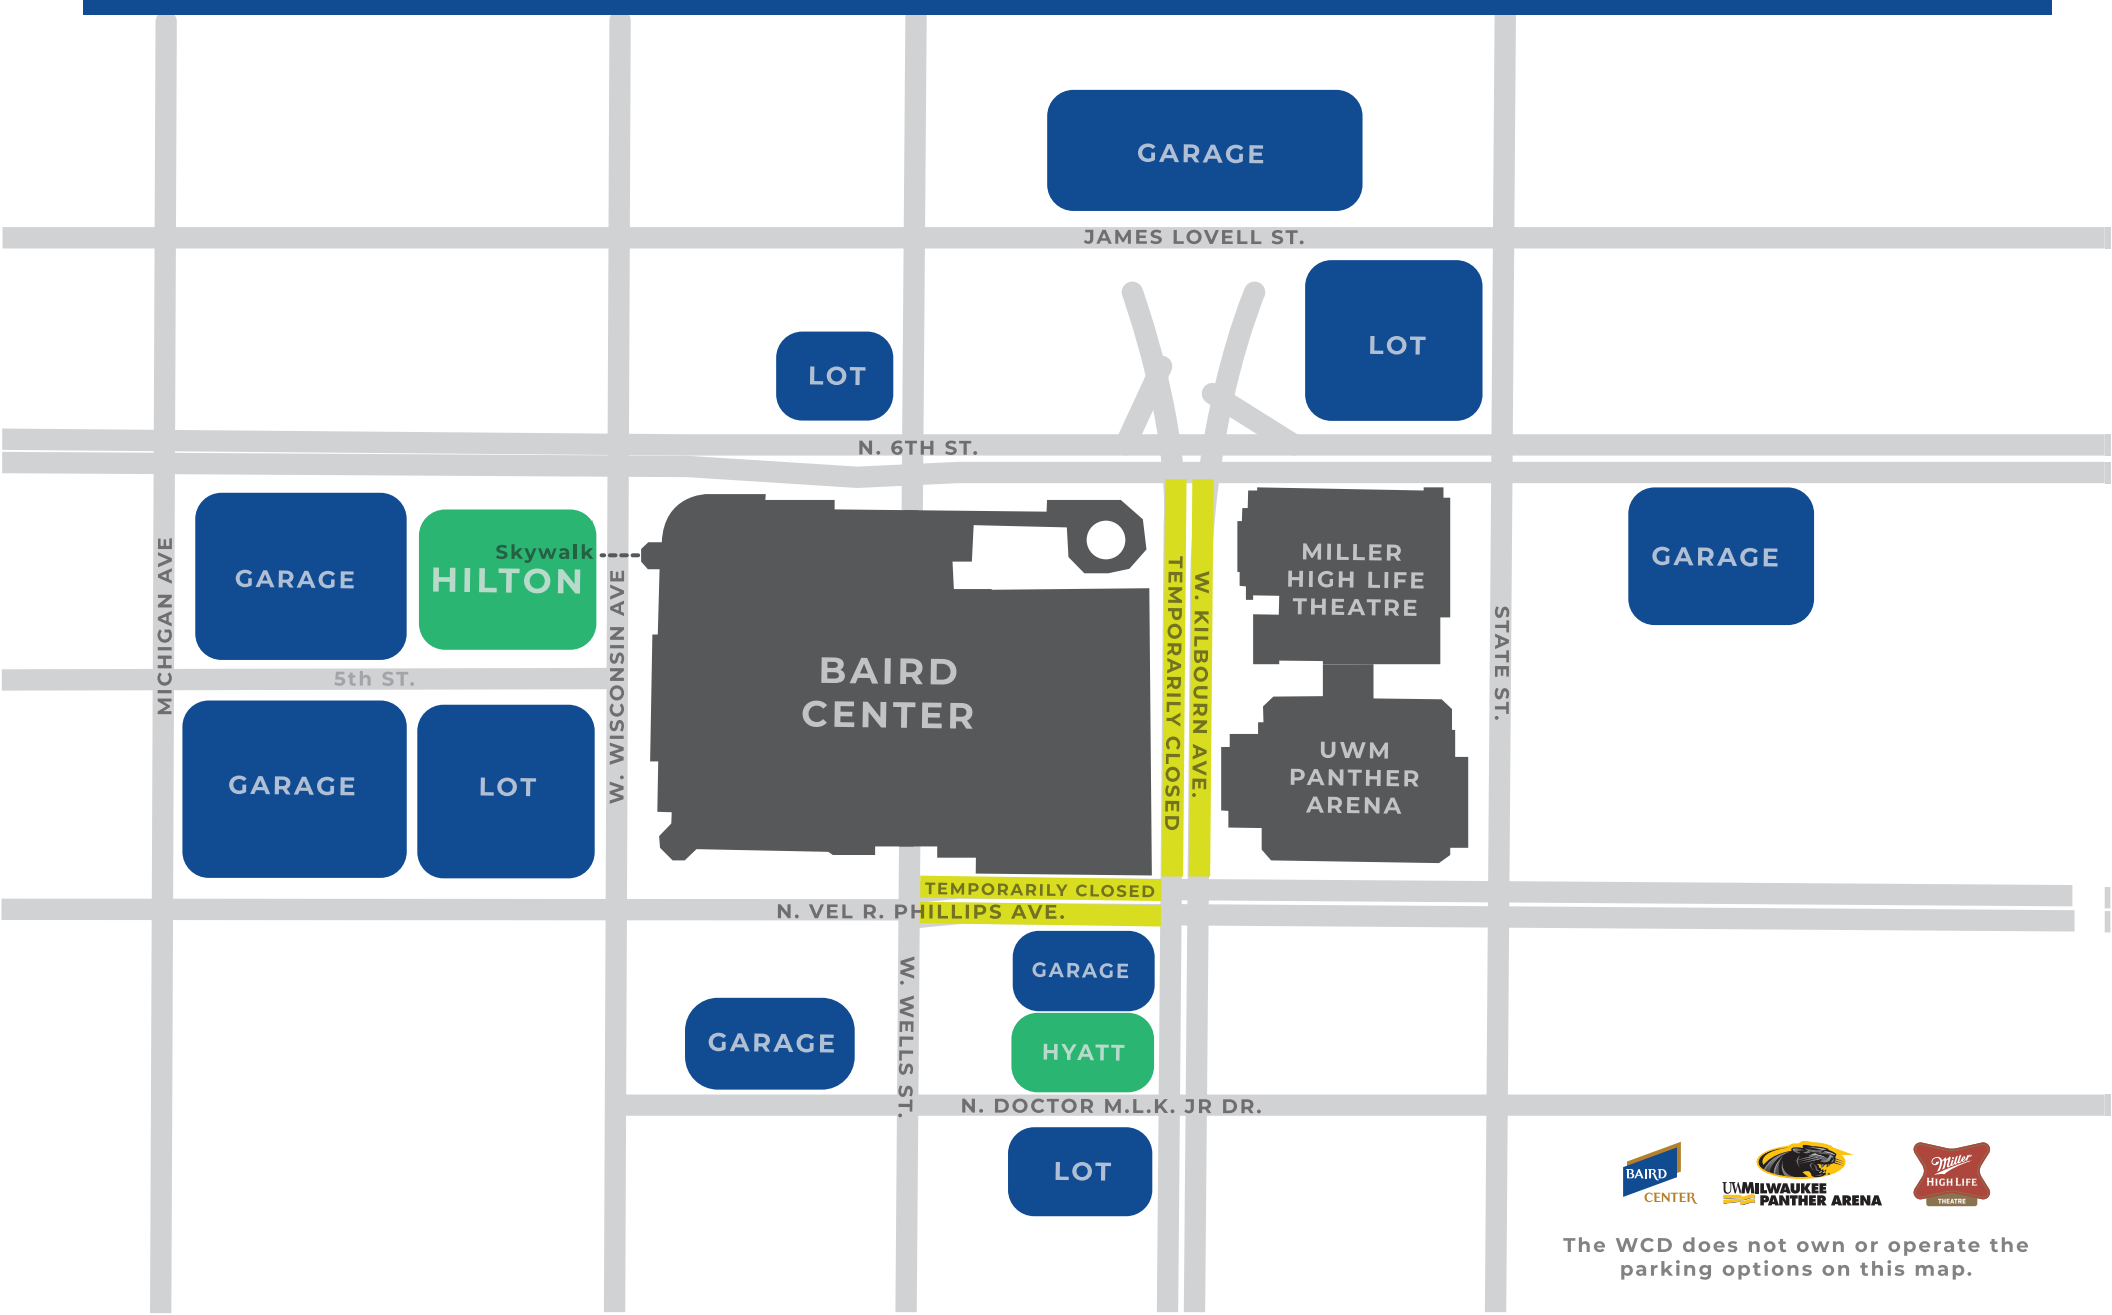

WISCONSIN CENTER DISTRICT AREA PARKING

The WCD does not own or operate the parking options on this map.